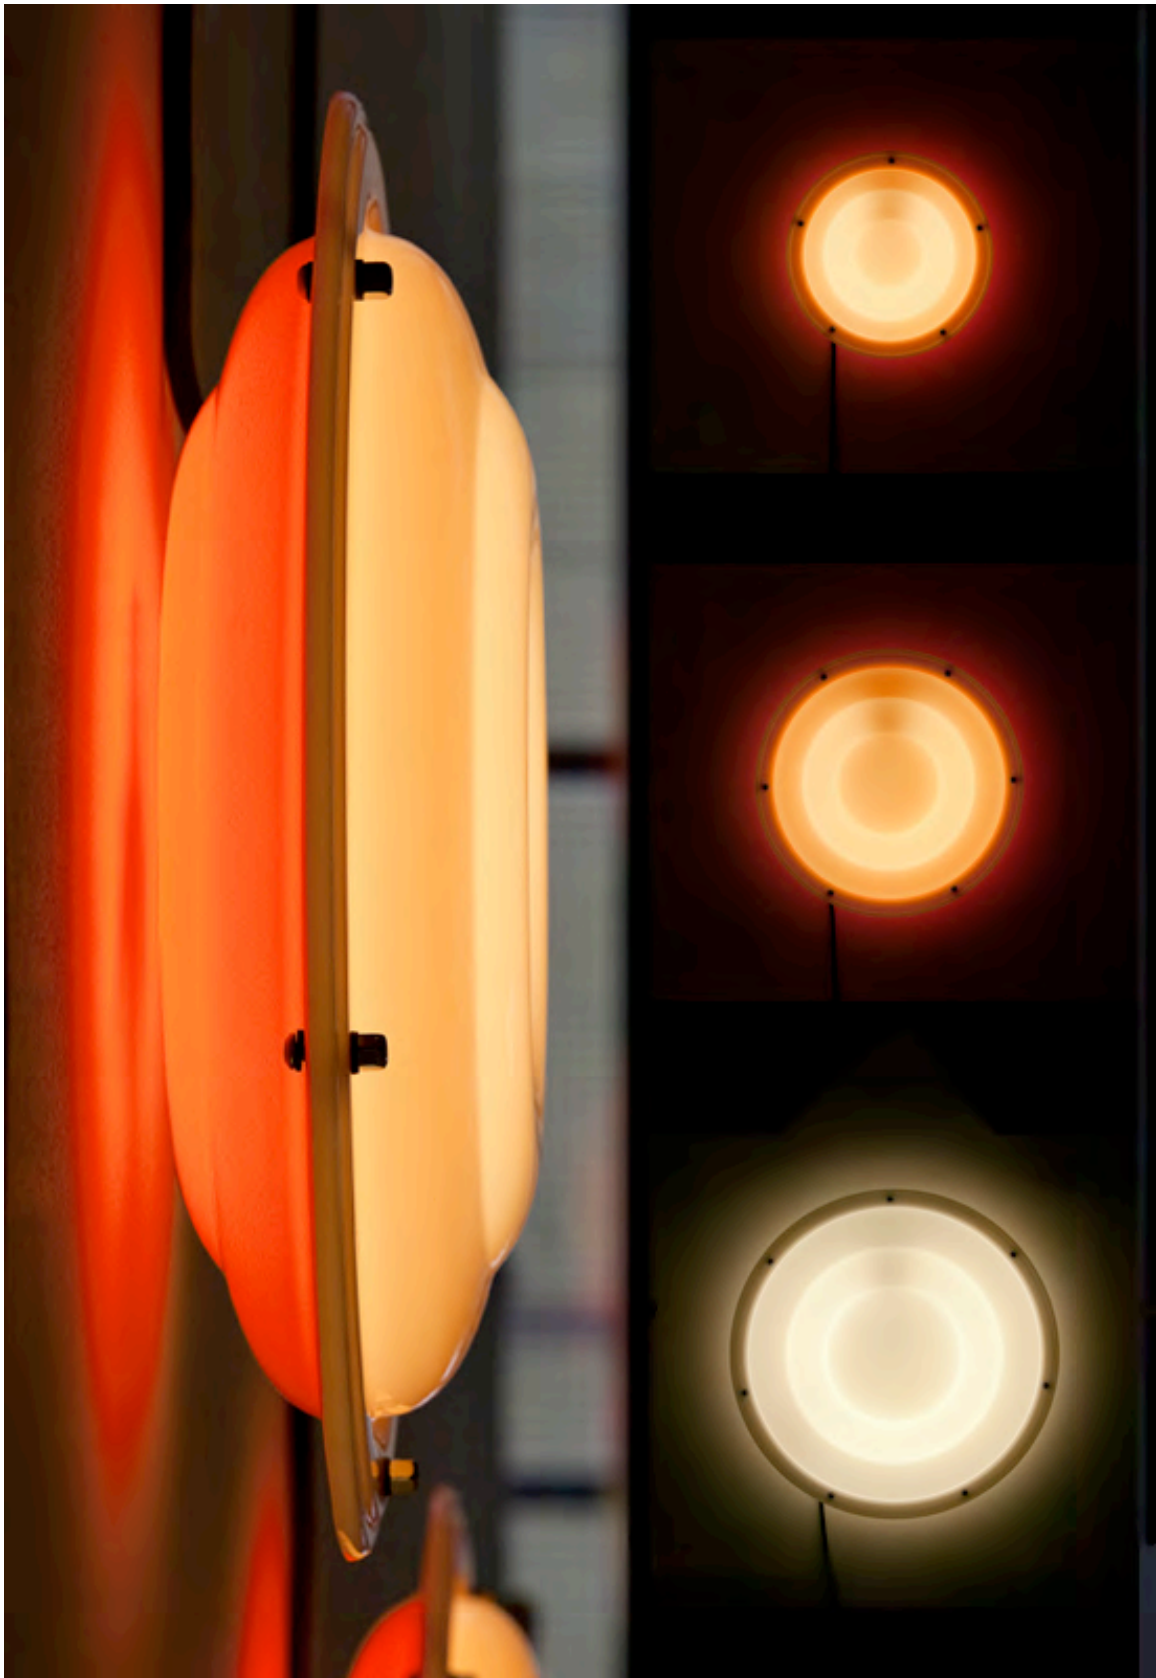

The lack of a light fixture that gives the freedom to actually play with light was the motivation for Ben Oostrum and Brigit Varenkamp to design the Orb`.

"For the Culturalis Theatre we wanted to create a lighting design linked to the exterior of the building and therefore we needed a circular shape with equal light-intensity in three different sizes. What seemed to be a matter of simply ordering the right fixtures turned out to be an impossible task. There simply was no such fixture available. That's when we decided to design our own series, with enough possibility to encourage imaginative lighting designs. We wanted a series of light fixtures that provides freedom to vary in size, color and mounting while unity is maintained."

Orb` is a unique, clear and timeless fixture based on the shape of the light source (the circular T5). The fixture's circular form comes in a translucent material that allows a beautiful diffuse light distribution.

The Orb' comes in three sizes that are tailored to the dimensions of the light source, the T5. Mounted as a pendant or as an indirect illuminator and available in white / white, color / color and white / color, the Orb' doesn't set boundaries.

Executed with the new light fixture Orb, the tower of the Culturalis Theatre is now transformed into a bold and theatrical lighting design. It gives the neighborhood its own landmark and facilitates orientation.